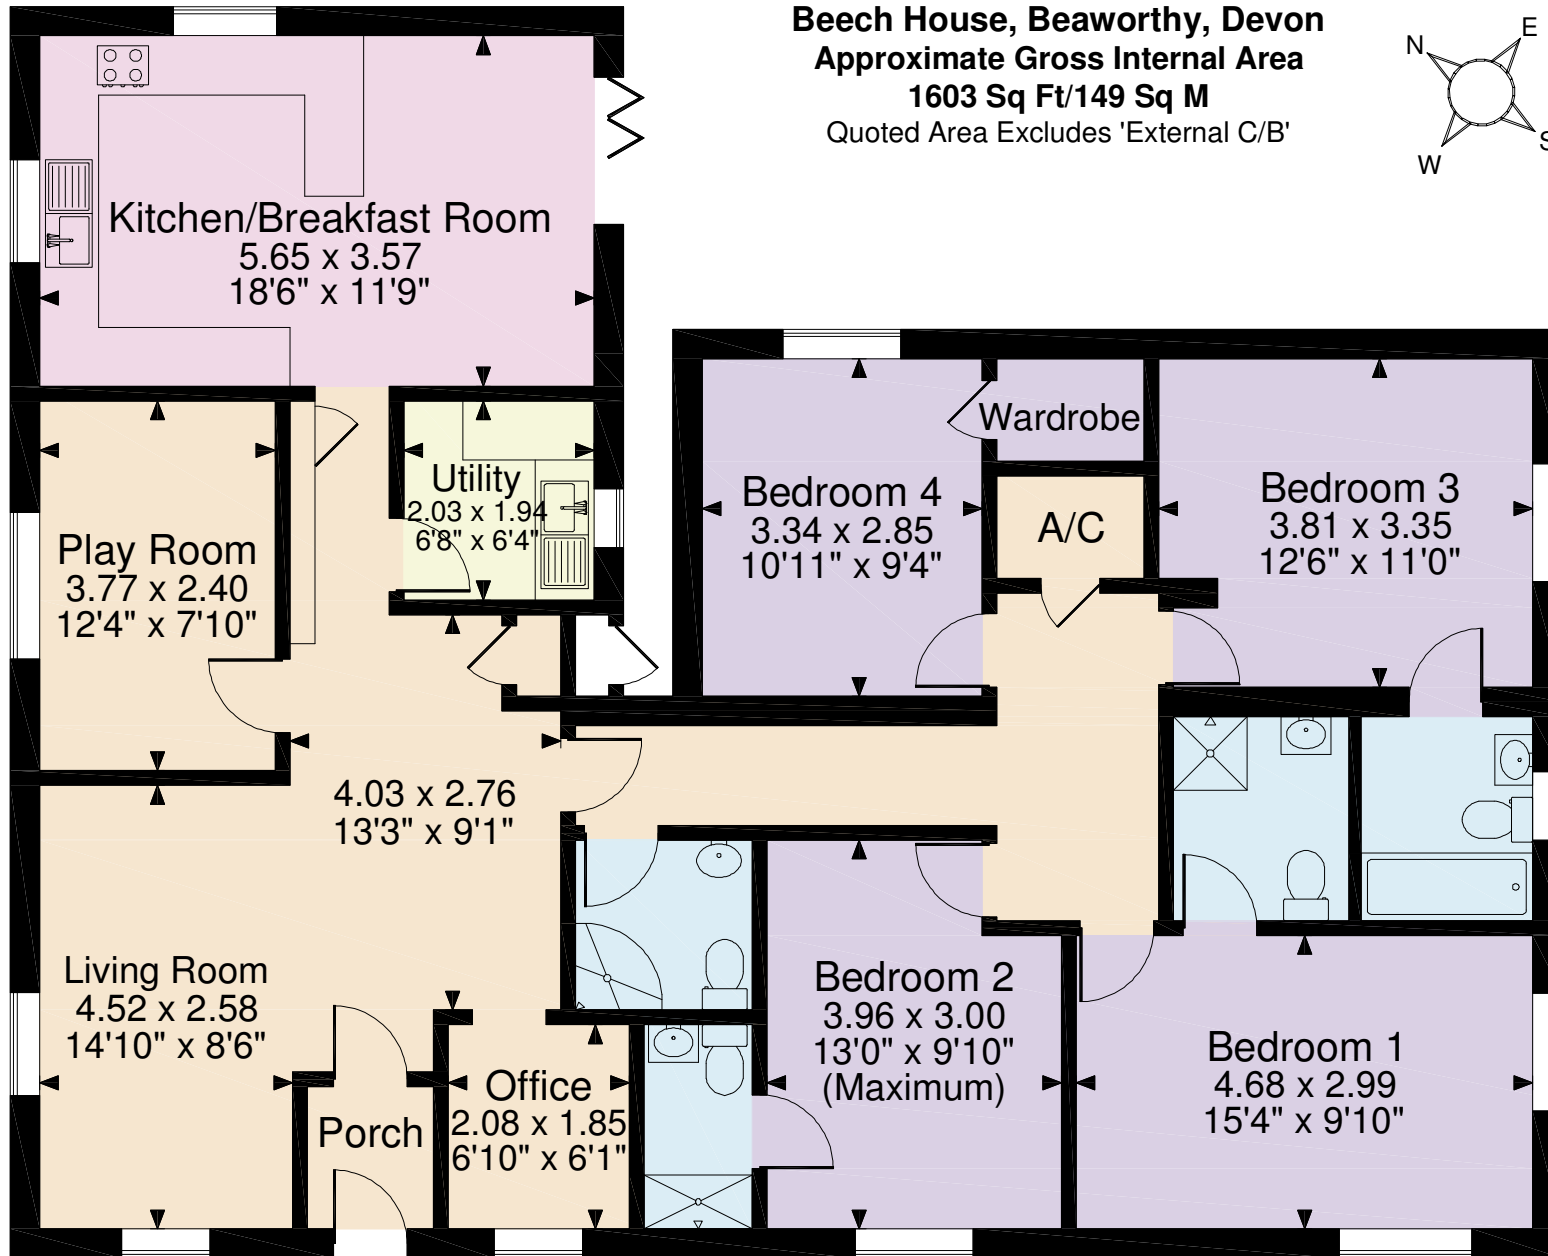

Beech House, Beaworthy, Devon

Approximate Gross Internal Area

1603 Sq Ft/149 Sq M

Quoted Area Excludes 'External C/B'

Ground Floor

FOR ILLUSTRATIVE PURPOSES ONLY - NOT TO SCALE

The position & size of doors, windows, appliances and other features are approximate only.

© ehouse. Unauthorised reproduction prohibited. Drawing ref. dig/8508102/SPT